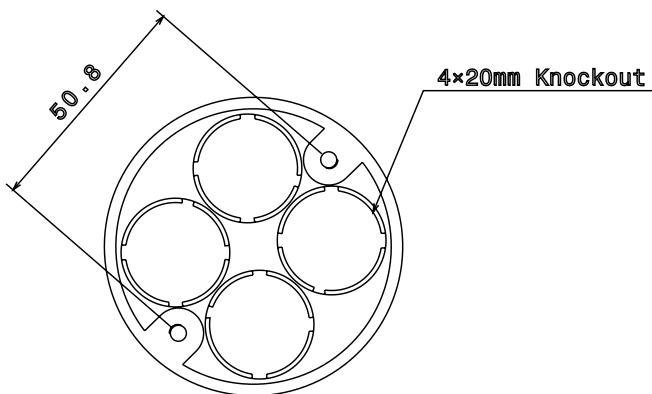

Packed in qty 20

ADDITIONAL NOTES

Product includes 2 x M4 Brass Inserts & 4 x 20mm Knockouts
Manufactured to BS4607 part 1

Isometric view

Side view

Top view

Bottom view